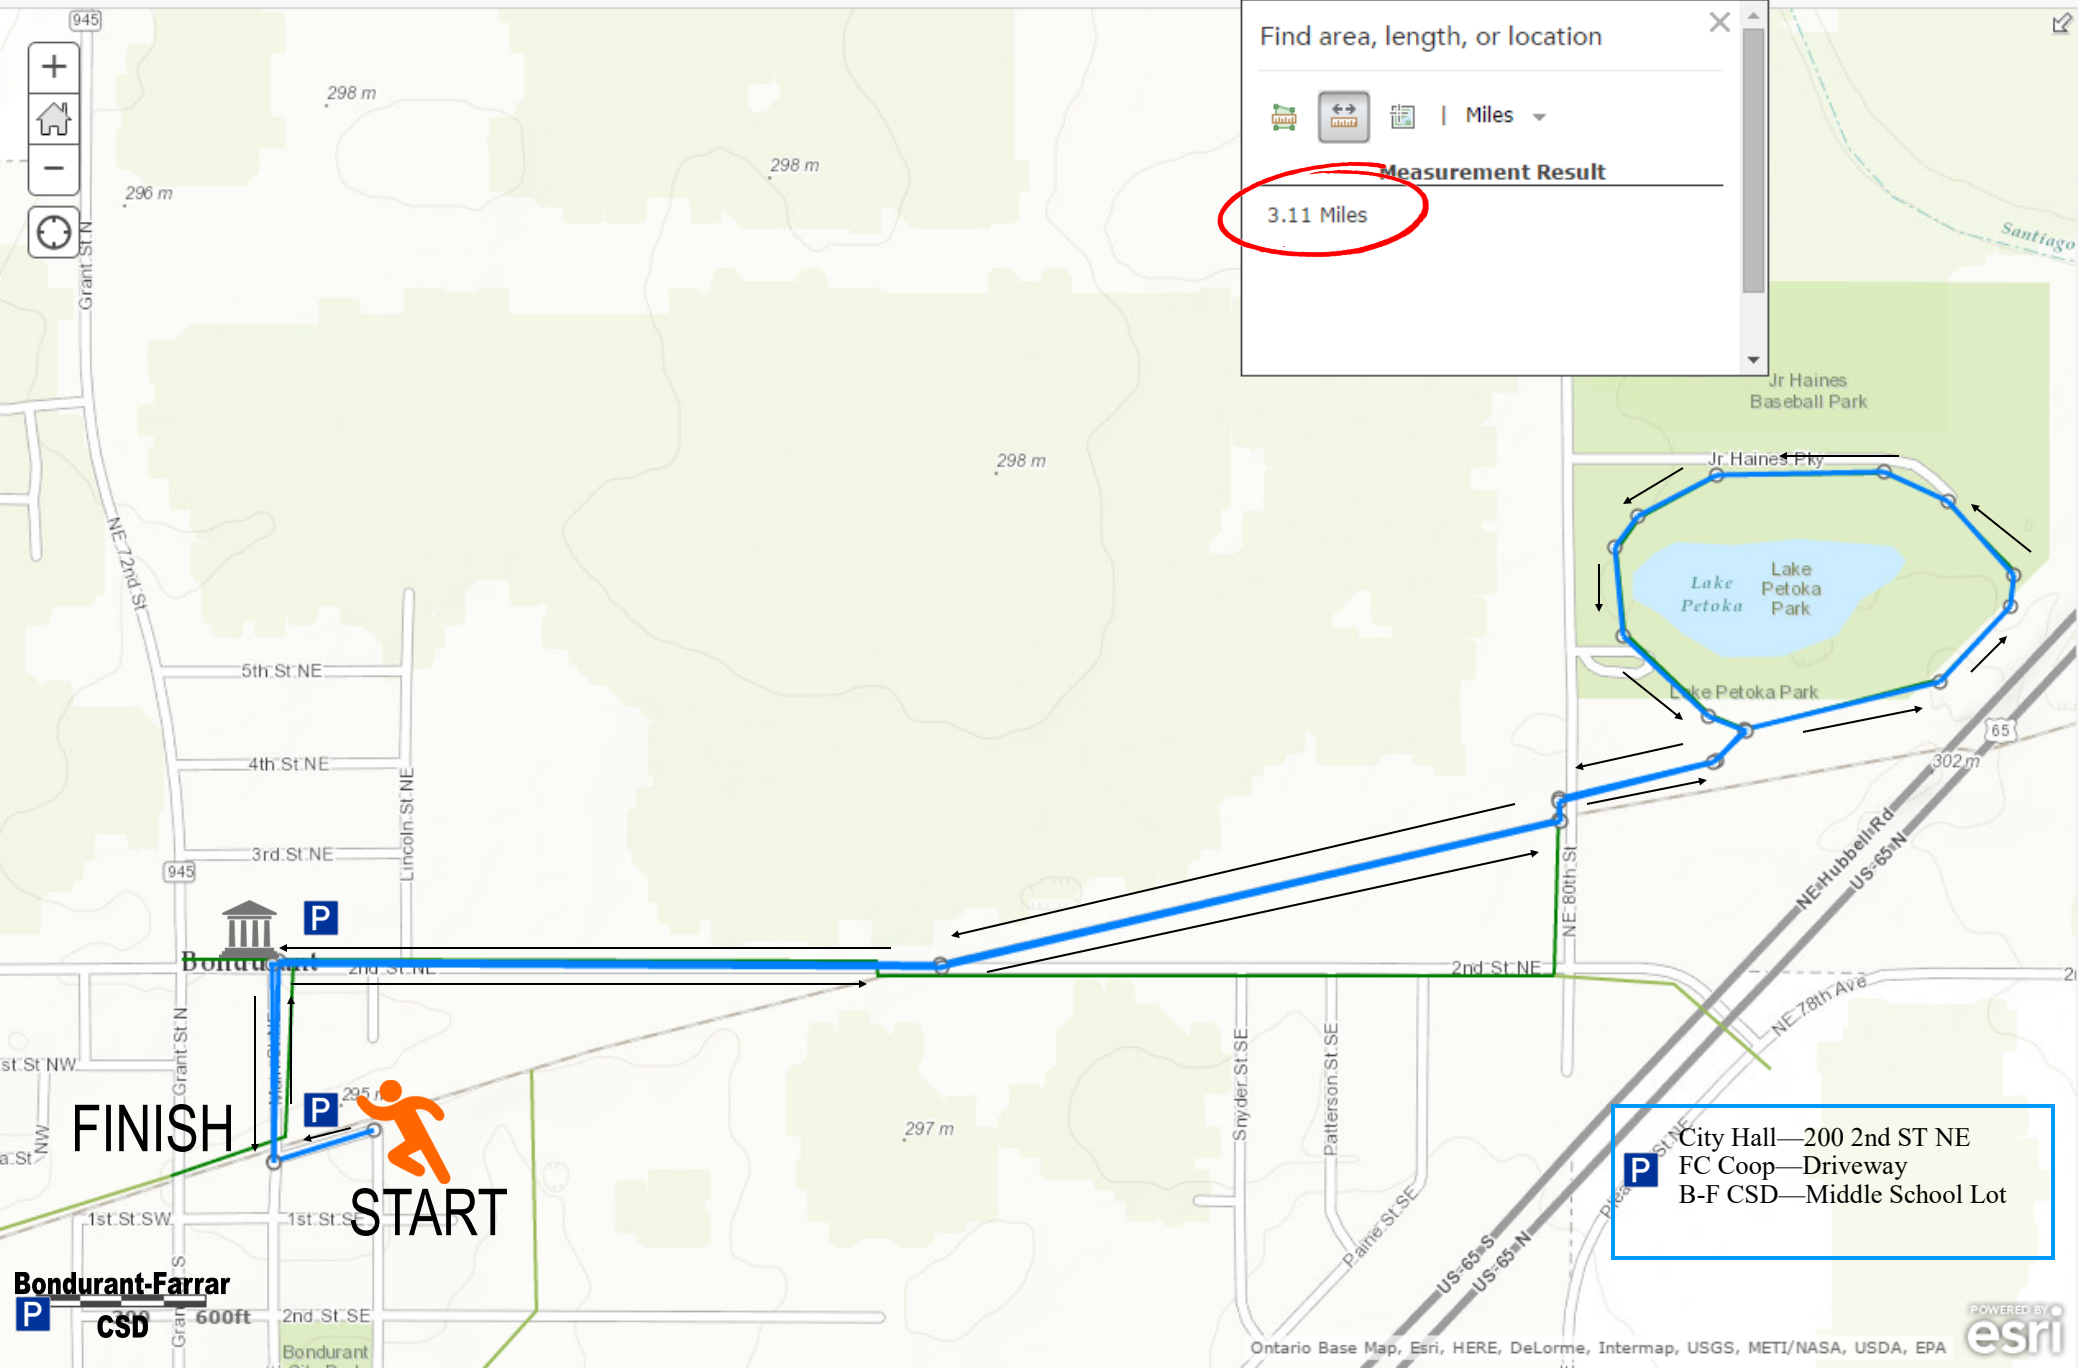

Details Basemap

Share Print Measure

Find address or place

Find area, length, or location

Measurement Result

3.11 Miles

Bondurant-Farrar CSD

- City Hall—200 2nd ST NE
- FC Coop—Driveway
- B-F CSD—Middle School Lot

1K KIDS RUN (12 & YOUNGER)